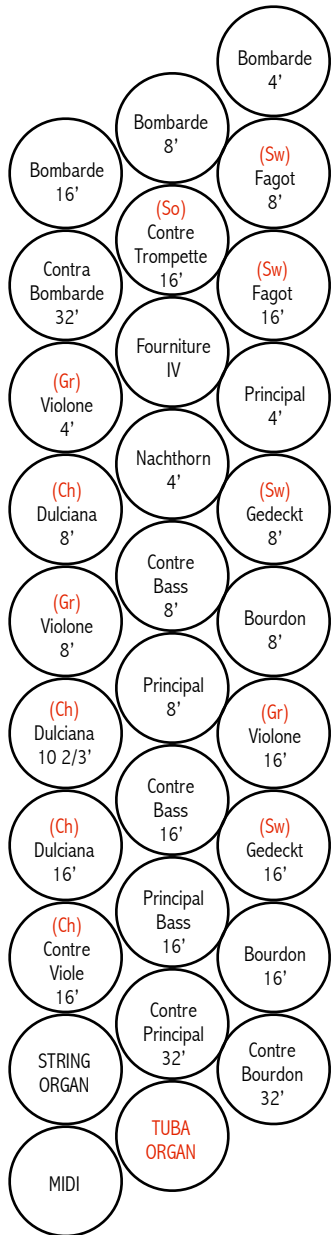

Great to Pedal 8	Great to Pedal 4	Swell to Pedal 8	Swell to Pedal 4	Choir to Pedal 8	Choir to Pedal 4	Solo to Pedal 8	Solo to Pedal 4	Swell to Great 16	Swell to Great 8	Swell to Great 4	Choir to Great 16	Choir to Great 8	Choir to Great 4	Solo to Great 16	Solo to Great 8	Solo to Great 4	Enc Gt to Swell 8	Choir to Swell 8	Choir to Swell 4	Swell to Choir 16	Swell to Choir 8	Swell to Choir 4	Solo to Choir 8	Solo to Choir 4	Enc Gt to Choir 8	Enc Gt to Choir 4	Swell to Solo 8	Swell to Solo 4	Enc Gt to Solo 8	Unenc Gt to Solo 8	Great to Choir Transfer	All Swells to Swell
------------------	------------------	------------------	------------------	------------------	------------------	-----------------	-----------------	-------------------	------------------	------------------	-------------------	------------------	------------------	------------------	-----------------	-----------------	-------------------	------------------	------------------	-------------------	------------------	------------------	-----------------	-----------------	-------------------	-------------------	-----------------	-----------------	------------------	--------------------	-------------------------	---------------------

PEDAL

TUBA

SWELL

GREAT

CHOIR

SOLO