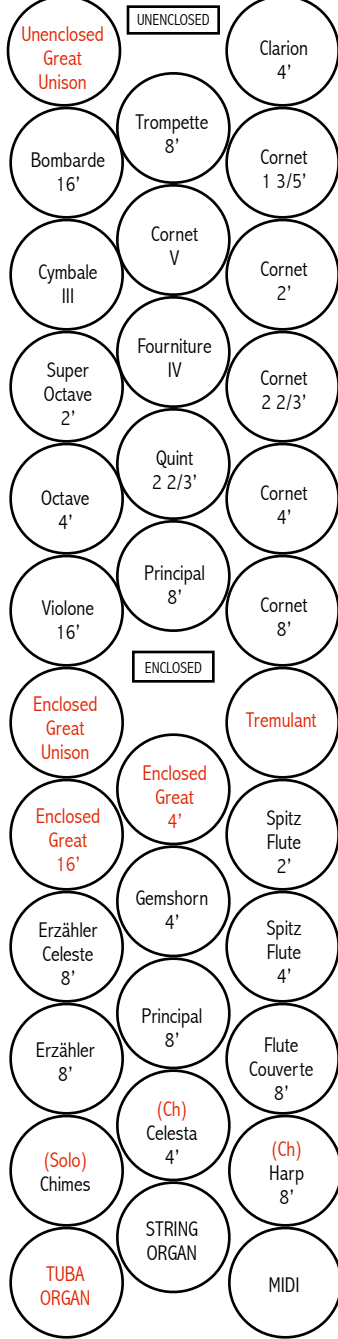

Great to Pedal 8	Great to Pedal 4	Swell to Pedal 8	Swell to Pedal 4	Choir to Pedal 8	Choir to Pedal 4	Solo to Pedal 8	Solo to Pedal 4	Swell to Great 16	Swell to Great 8	Swell to Great 4	Choir to Great 16	Choir to Great 8	Choir to Great 4	Solo to Great 16	Solo to Great 8	Solo to Great 4	Enc Gt to Swell 8	Choir to Swell 8	Choir to Swell 4	Swell to Choir 16	Swell to Choir 8	Swell to Choir 4	Solo to Choir 8	Solo to Choir 4	Enc Gt to Choir 8	Enc Gt to Choir 4	Swell to Solo 8	Swell to Solo 4	Enc Gt to Solo 8	Unenc Gt to Solo 8	Great to Choir Transfer	All Swells to Swell
------------------	------------------	------------------	------------------	------------------	------------------	-----------------	-----------------	-------------------	------------------	------------------	-------------------	------------------	------------------	------------------	-----------------	-----------------	-------------------	------------------	------------------	-------------------	------------------	------------------	-----------------	-----------------	-------------------	-------------------	-----------------	-----------------	------------------	--------------------	-------------------------	---------------------

PEDAL

TUBA

SWELL

GREAT

CHOIR

SOLO